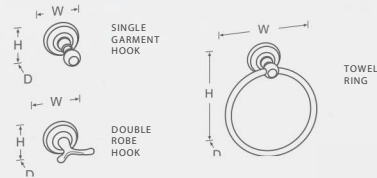

SINGLE-ARM TISSUE HOLDER

2-POST TISSUE HOLDER

SIMPLE SERENITY

2122US14

2114US14

TOWEL BARS

DESCRIPTION	W	D	H	OIL RUBBED BRONZE	BRUSHED NICKEL	POLISHED CHROME	POLISHED NICKEL
18" Towel Bar	20-3/16	3	2-3/16		2113US15	2113US26	2113US14
24" Towel Bar	26-3/16	3	2-3/16	2114US10B	2114US15	2114US26	2114US14
30" Towel Bar	32-3/16	3	2-3/16		2118US15	2118US26	2118US14
24" Double Towel Bar	26-3/16	5-9/16	3-3/8	2122US10B	2122US15	2122US26	2122US14

R. Christensen
Premium Hardware Since 1879

Berenson

2116US14

2117US14

TUMBLER HOLDER & SOAP DISH

DESCRIPTION	W	D	H	BRUSHED NICKEL	POLISHED CHROME	POLISHED NICKEL
Tumbler Holder	2-3/8	4	3-1/2	2116US15	2116US26	2116US14
Soap Dish	5-1/16	4-3/8	2-3/16	2117US15	2117US26	2117US14

SIMPLE SERENITY

R. Christensen
Premium Hardware Since 1879

Berenson

2110US14

2111US14

2109US14

HOOKS & TOWEL RINGS

DESCRIPTION	W	D	H	OIL RUBBED BRONZE	BRUSHED NICKEL	POLISHED CHROME	POLISHED NICKEL
Single Garment Hook	2-3/16	3	4-3/8		2109US15	2109US26	2109US14
Double Robe Hook	2-3/8	2-1/2	2-3/16	2110US10B	2110US15	2110US26	2110US14
Towel Ring	6-1/16	2-3/16	7	2111US10B	2111US15	2111US26	2111US14

2125US14

GLASS SHELF

DESCRIPTION	W	D	H	OIL RUBBED BRONZE	BRUSHED NICKEL	POLISHED CHROME	POLISHED NICKEL
Oval Glass Shelf	24	6-3/16	2-3/16	2125US10B	2125US15	2125US26	2125US14

SIMPLE SERENITY

R. Christensen
Premium Hardware Since 1879