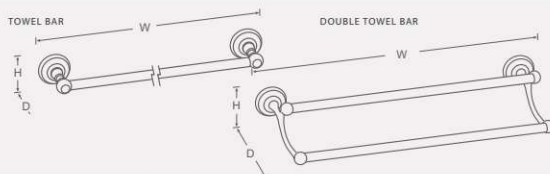

SINGLE-ARM TISSUE HOLDER

2-POST TISSUE HOLDER

SIMPLE SERENITY

2122US14

2114US14

TOWEL BARS

DESCRIPTION	W	D	H	OIL RUBBED BRONZE	BRUSHED NICKEL	POLISHED CHROME	POLISHED NICKEL
18" Towel Bar	20-3/16	3	2-3/16		2113US15	2113US26	2113US14
24" Towel Bar	26-3/16	3	2-3/16	2114US10B	2114US15	2114US26	2114US14
30" Towel Bar	32-3/16	3	2-3/16		2118US15	2118US26	2118US14
24" Double Towel Bar	26-3/16	5-9/16	3-3/8	2122US10B	2122US15	2122US26	2122US14

R. Christensen
Premium Hardware Since 1879

Berenson

2116US14

2117US14

TUMBLER HOLDER & SOAP DISH

DESCRIPTION	W	D	H	BRUSHED NICKEL	POLISHED CHROME	POLISHED NICKEL
Tumbler Holder	2-3/8	4	3-1/2	2116US15	2116US26	2116US14
Soap Dish	5-1/16	4-3/8	2-3/16	2117US15	2117US26	2117US14

SIMPLE SERENITY

R. Christensen
Premium Hardware Since 1879

Berenson

2110US14

2111US14

2109US14

HOOKS & TOWEL RINGS

DESCRIPTION	W	D	H	OIL RUBBED BRONZE	BRUSHED NICKEL	POLISHED CHROME	POLISHED NICKEL
Single Garment Hook	2-3/16	3	4-3/8		2109US15	2109US26	2109US14
Double Robe Hook	2-3/8	2-1/2	2-3/16	2110US10B	2110US15	2110US26	2110US14
Towel Ring	6-1/16	2-3/16	7	2111US10B	2111US15	2111US26	2111US14