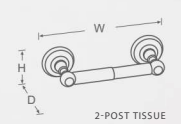

R. Christensen
Premium Hardware Since 1879

Berenson

2112US14

2119US14

TISSUE HOLDERS

DESCRIPTION	W	D	H	OIL RUBBED BRONZE	BRUSHED NICKEL	POLISHED CHROME	POLISHED NICKEL
Single-Arm Tissue Holder	7	2-3/16	4-3/8	2119US10B	2119US15	2119US26	2119US14
2-Post Tissue Holder	8-1/2	3	2-3/16	2112US10B	2112US15	2112US26	2112US14

SINGLE-ARM TISSUE HOLDER

2-POST TISSUE HOLDER

SIMPLE SERENITY

2122US14

2114US14

TOWEL BARS

DESCRIPTION	W	D	H	OIL RUBBED BRONZE	BRUSHED NICKEL	POLISHED CHROME	POLISHED NICKEL
18" Towel Bar	20-3/16	3	2-3/16		2113US15	2113US26	2113US14
24" Towel Bar	26-3/16	3	2-3/16	2114US10B	2114US15	2114US26	2114US14
30" Towel Bar	32-3/16	3	2-3/16		2118US15	2118US26	2118US14
24" Double Towel Bar	26-3/16	5-9/16	3-3/8	2122US10B	2122US15	2122US26	2122US14