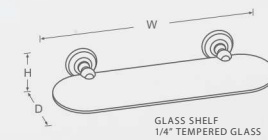

SIMPLE SERENITY

R. Christensen
Premium Hardware Since 1879

Berenson

HOOKS & TOWEL RINGS

DESCRIPTION	W	D	H	OIL RUBBED BRONZE	BRUSHED NICKEL	POLISHED CHROME	POLISHED NICKEL
Single Garment Hook	2-3/16	3	4-3/8		2109US15	2109US26	2109US14
Double Robe Hook	2-3/8	2-1/2	2-3/16	2110US10B	2110US15	2110US26	2110US14
Towel Ring	6-1/16	2-3/16	7	2111US10B	2111US15	2111US26	2111US14

GLASS SHELF

DESCRIPTION	W	D	H	OIL RUBBED BRONZE	BRUSHED NICKEL	POLISHED CHROME	POLISHED NICKEL
Oval Glass Shelf	24	6-3/16	2-3/16	2125US10B	2125US15	2125US26	2125US14